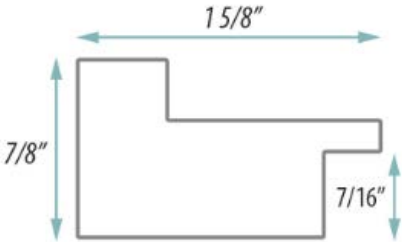

SPECIFICATION SHEET

FRAMED MIRROR MODEL#:
FM 83991-24X36

FRAMED MIRRORS COLLECTION

- FEATURES:**
- ONE 24X36" HIGH RESOLUTION SILVER PLATE GLASS MIRROR SIZE W/ DECORATIVE FRAME.
 - "WALL HUGGER" HANGERS FOR MOUNTING INCLUDED.
 - STANDARD MOUNTING STYLE IS VERTICAL. FOR HORIZONTAL, PLEASE SPECIFY WHEN ORDERING.
 - PACKED IN FOUR WALL (FOLDED DOUBLE WALL) CORRUGATION.
 - STYLE: RUSTIC/DISTRESSED
 - COLOR: BROWN
 - FINISH: RUSTIC BARNWOOD

- MIRROR FINISHES:**
- FLAT POLISHED EDGE
 - BEVELED EDGE

OVERALL SIZE DIMENSION: 27 1/4" WIDE X 39 1/4" HIGH X 1" DEEP